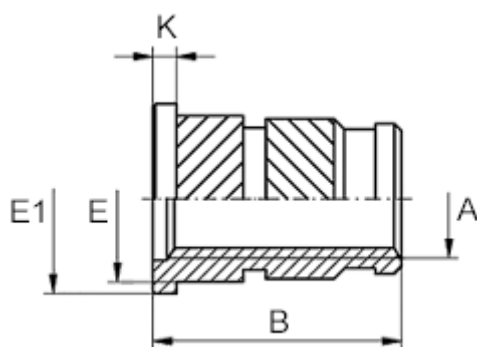

Article number: 12862000035800
Description: KLEE-coil 862 000 035.800
M3,5 Brass

Measures

Female thread A	= M3,5
Flange diameter E1	= 6.4
Flange height	= 0.8
Length B	= 8.0
Min distance to edge	= 2.5
Outer diameter E	= 5.4
Recommended bore diameter W +0.1	= 4.8